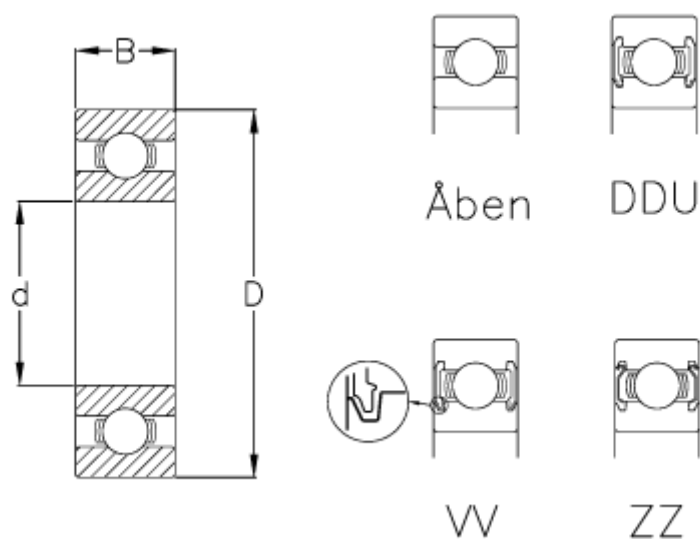

Data Sheet

Article number: 570102201608
Description: NSK Bearing 63/22 DDU C3
Note: Contact sealed

Measures

= 63/22
 $B = 16$
 $d = 22$
 $D = 56$